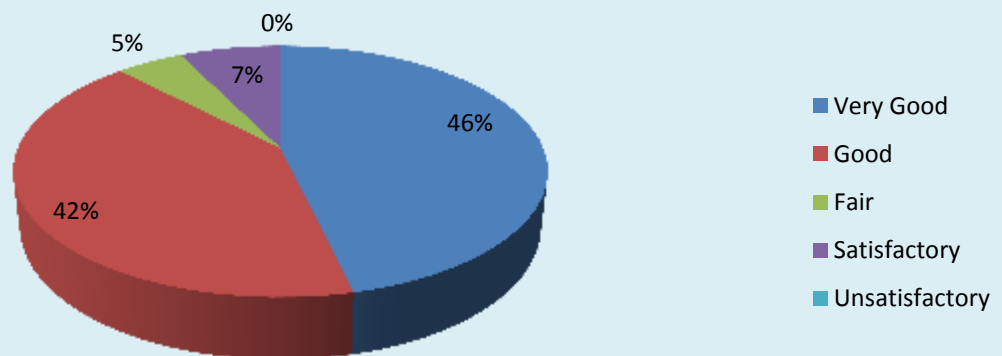

How do you rate the learning experience in terms of teaching and learning