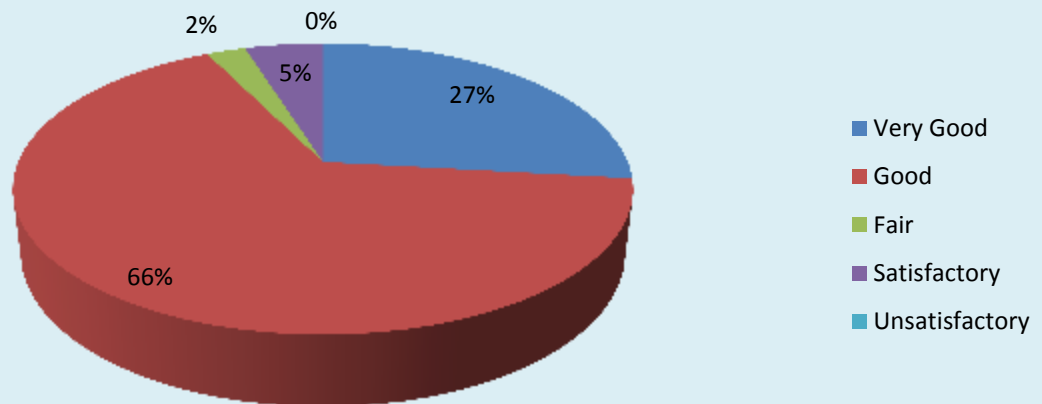

Overall rating of the College