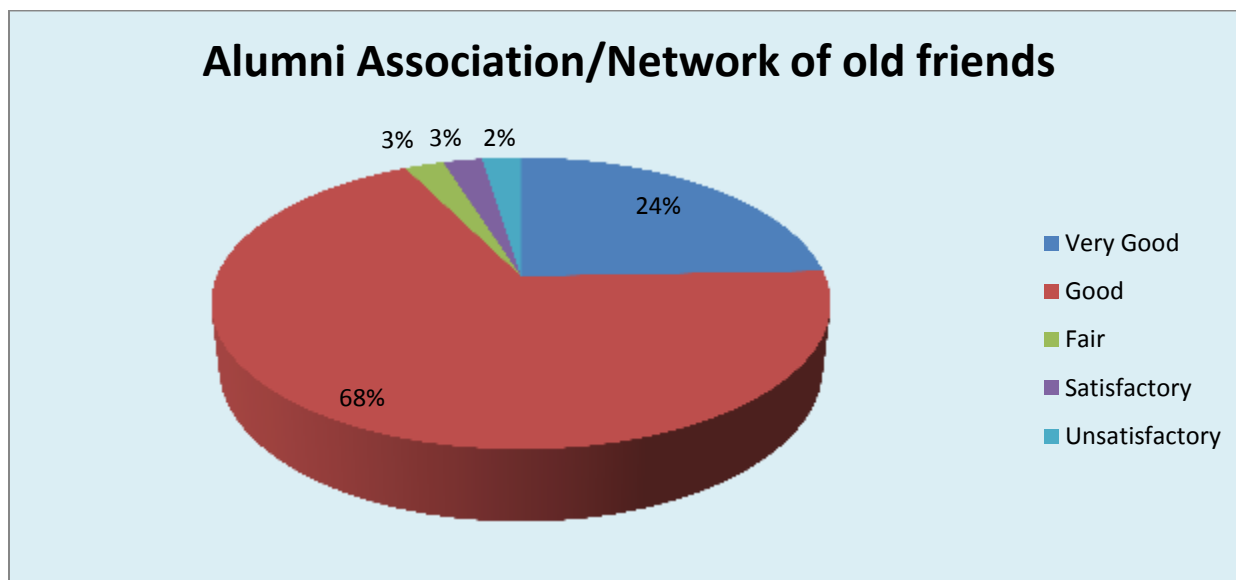

Parameter	Very Good	Good	Fair	Satisfactory	Unsatisfactory	Total
Overall rating of the College	11	27	1	2	0	41
Feedback frequency in Percentage	27	66	2	5	0	100

Overall rating of the College

Parameter	Very Good	Good	Fair	Satisfactory	Unsatisfactory	Total
Alumni Association/Network of old friends	10	28	1	1	1	41
Feedback frequency in Percentage	24	68	3	3	2	100