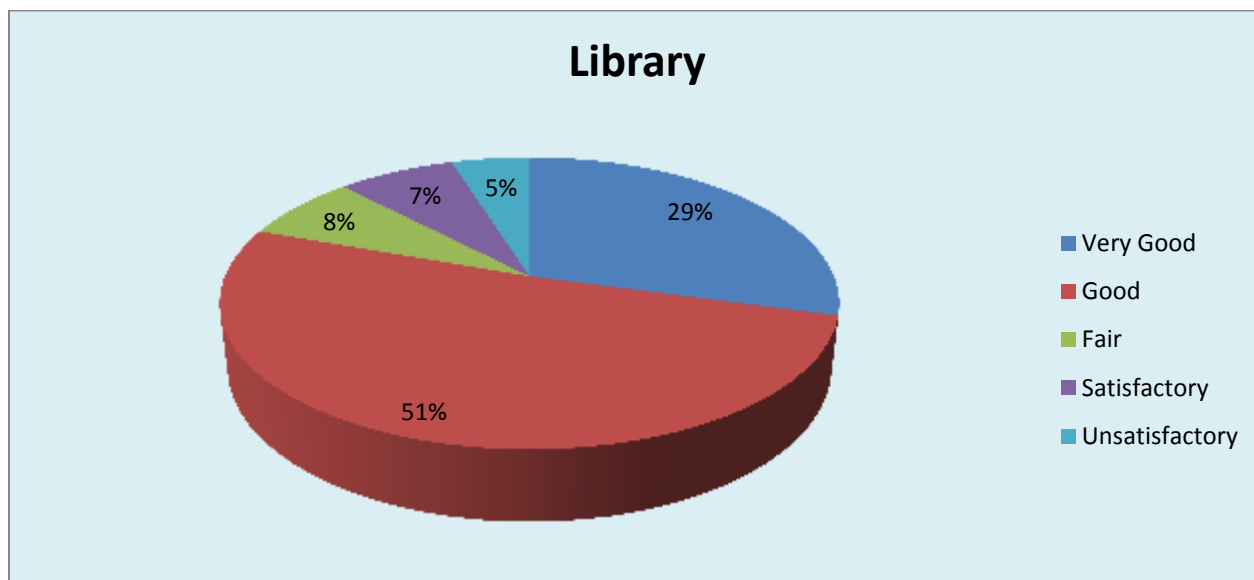

Infrastructure and Lab Facilities

Parameter	Very Good	Good	Fair	Satisfactory	Unsatisfactory	Total
Faculty	25	16	0	0	0	41
Feedback frequency in Percentage	61	39	0	0	0	100

Faculty

Parameter	Very Good	Good	Fair	Satisfactor y	Unsatisfacto ry	Total
Library	12	21	3	3	2	41
Feedback frequency in Percentage	29	51	8	7	0	100