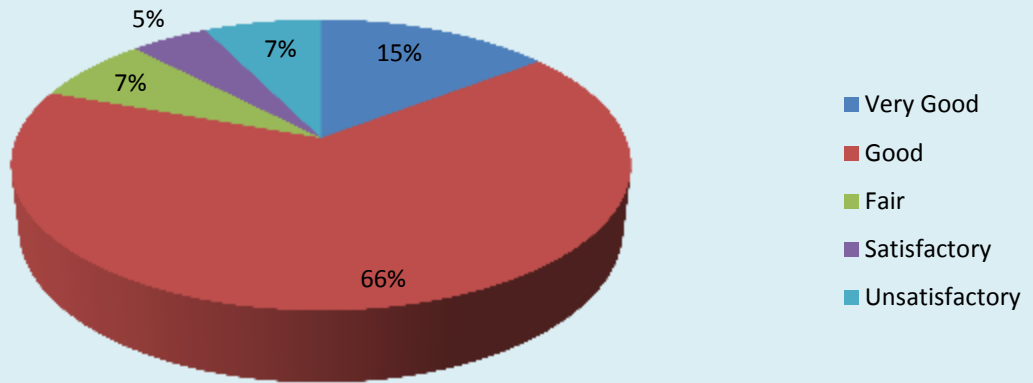

Infrastructure and Lab Facilities