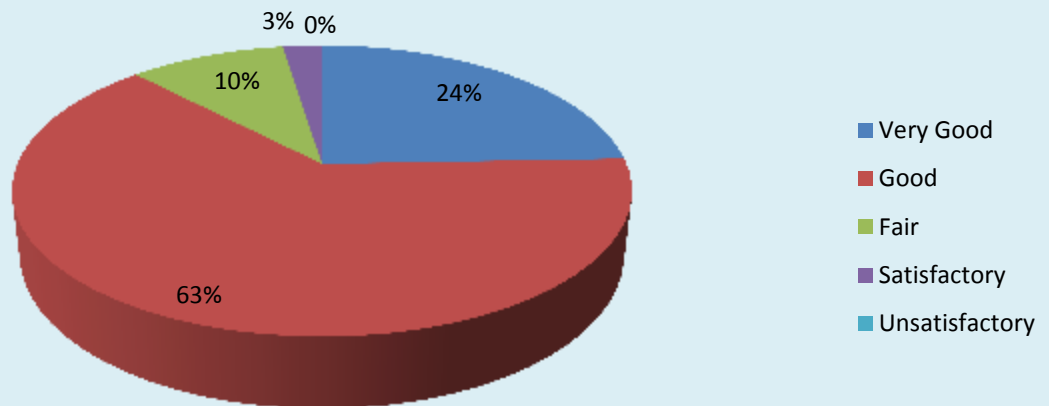

Hostel Facilities