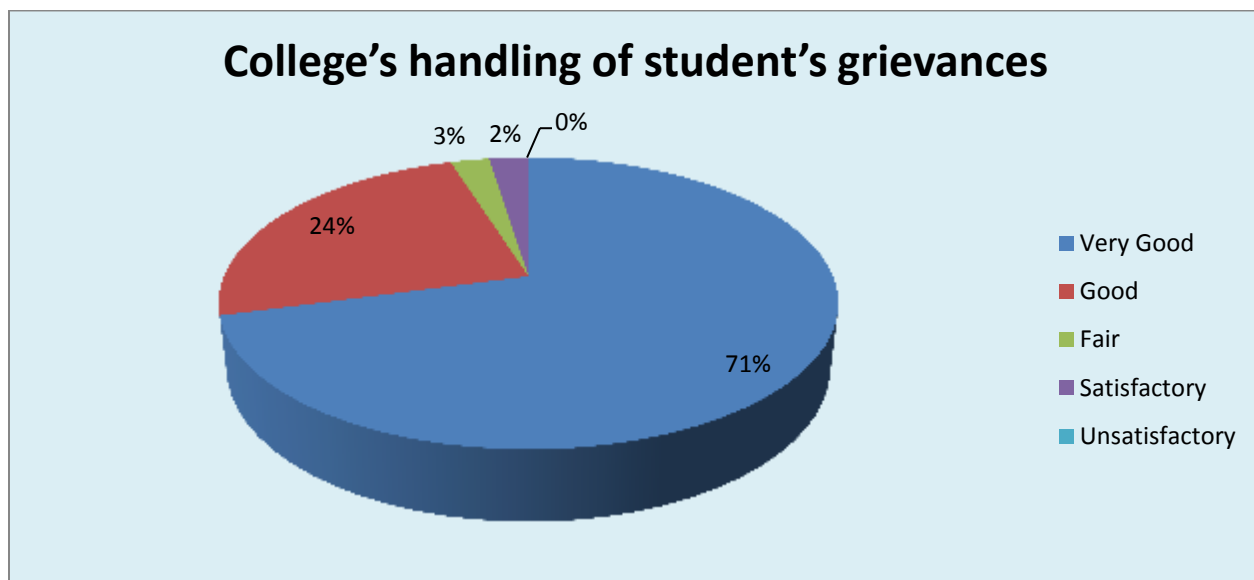

Parameter	Very Good	Good	Fair	Satisfactory	Unsatisfactory	Total
College's handling of student's grievances	29	10	1	1	0	41
Feedback frequency in Percentage	71	24	3	2	0	100

Parameter	Very Good	Good	Fair	Satisfactory	Unsatisfactory	Total
Overall rating of academic programmes	17	16	3	5	0	41
Feedback frequency in Percentage	42	39	7	12	0	100