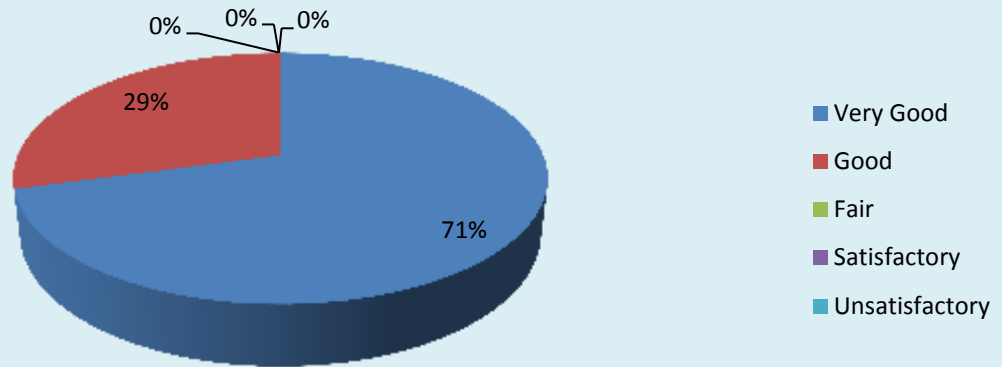

How do you rate the courses that you have studied for UG/BPED