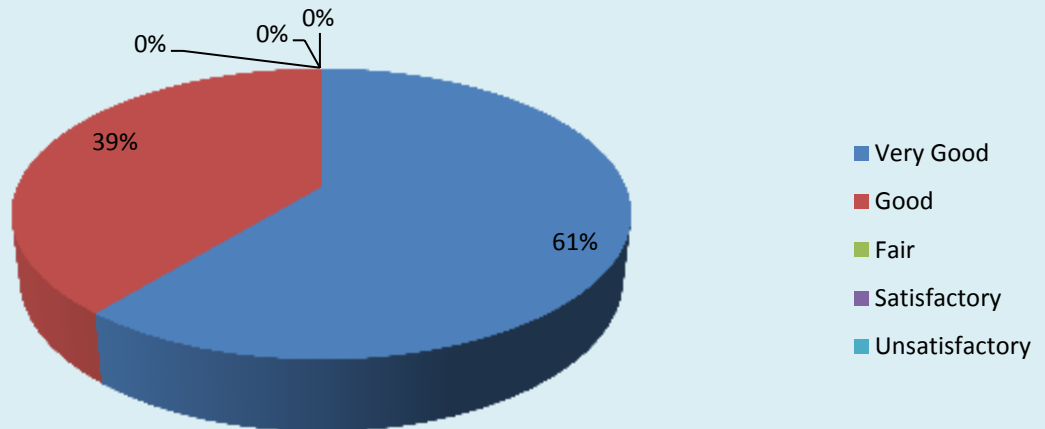

Infrastructure and Lab Facilities

Parameter	Very Good	Good	Fair	Satisfactory	Unsatisfactory	Total
Faculty	25	16	0	0	0	41
Feedback frequency in Percentage	61	39	0	0	0	100

Faculty