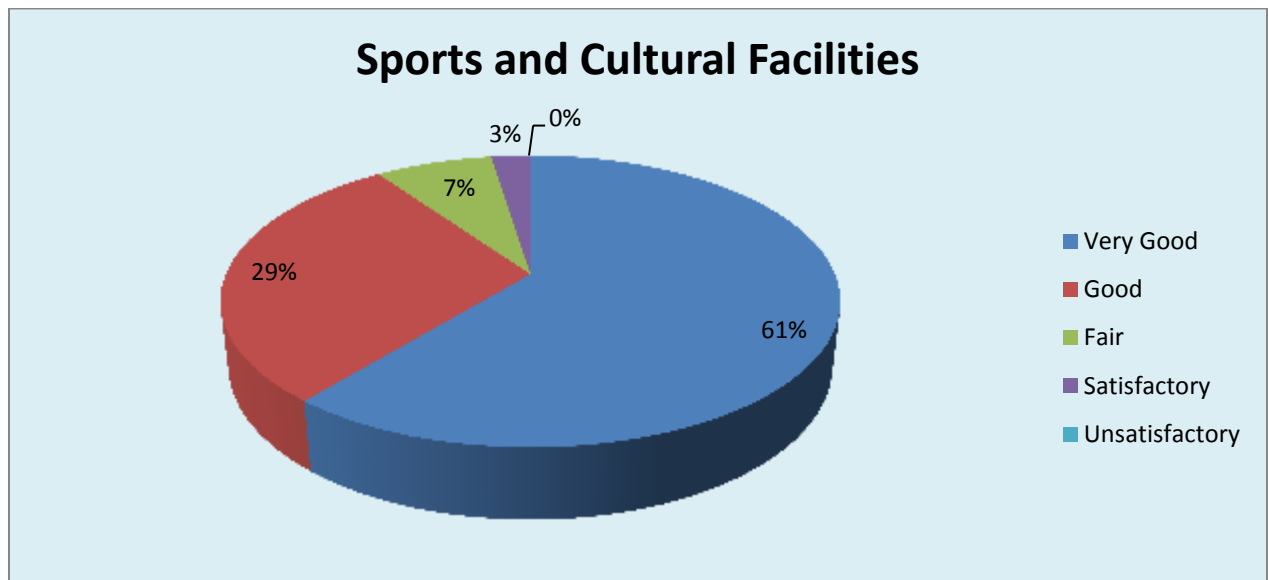

Parameter	Very Good	Good	Fair	Satisfactory	Unsatisfactory	Total
Sports and Cultural Facilities	25	12	3	1	0	41
Feedback frequency in Percentage	61	29	7	3	0	100

Parameter	Very Good	Good	Fair	Satisfactory	Unsatisfactory	Total
How do you rate the courses that you have studied for UG/BPED	29	12	0	0	0	41
Feedback frequency in Percentage	71	29	0	0	0	100