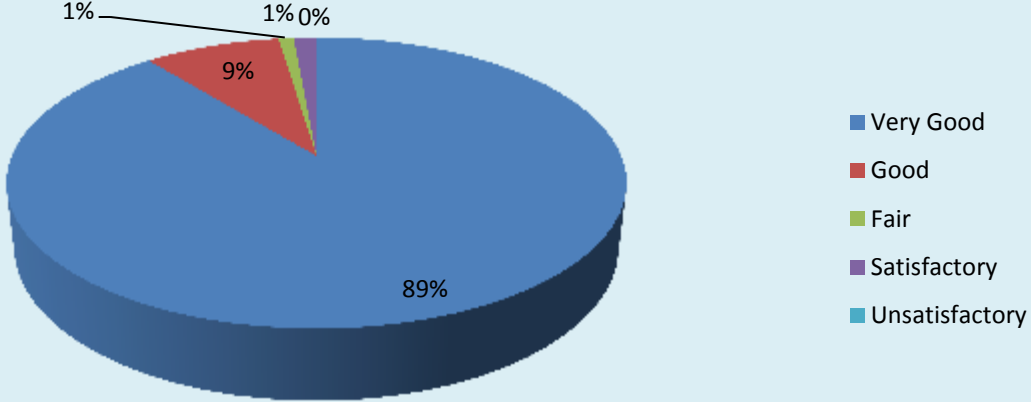

Fee Structure