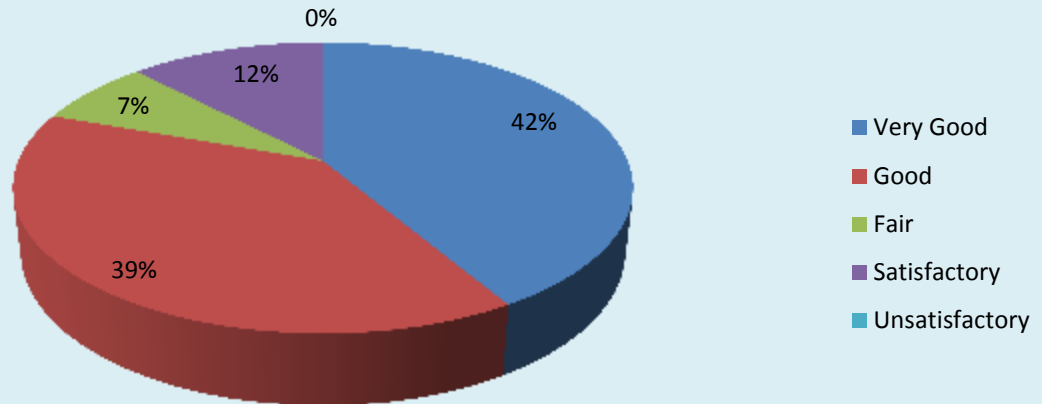

Overall rating of academic programmes