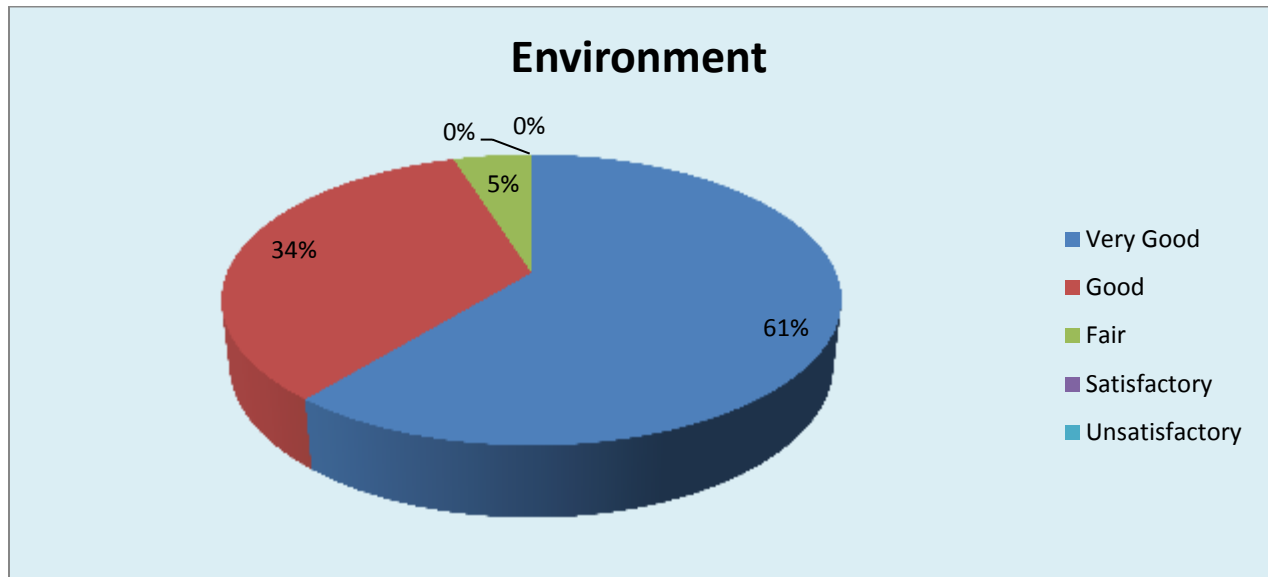

FEEDBACK COLLECTED FROM THE ALUMNI

Prepared By

The Internal Quality Assurance Cell (IQAC), Seva Bharati Mahavidyalaya

SESSION: 2019-20

FEEDBACK FORM FOR ALUMNI

Parameter	Very Good	Good	Fair	Satisfactory	Unsatisfactory	Total
Environment	25	14	2	0	0	41
Feedback frequency in Percentage	61	34	5	0	0	100

Parameter	Very Good	Good	Fair	Satisfactory	Unsatisfactory	Total
Admission Procedure	21	14	5	0	0	41
Feedback frequency in Percentage	52	35	13	0	0	100

Admission Procedure

Parameter	Very Good	Good	Fair	Satisfactory	Unsatisfactory	Total
Fee Structure	189	18	2	3	0	41
Feedback frequency in Percentage	89	9	1	1	0	100