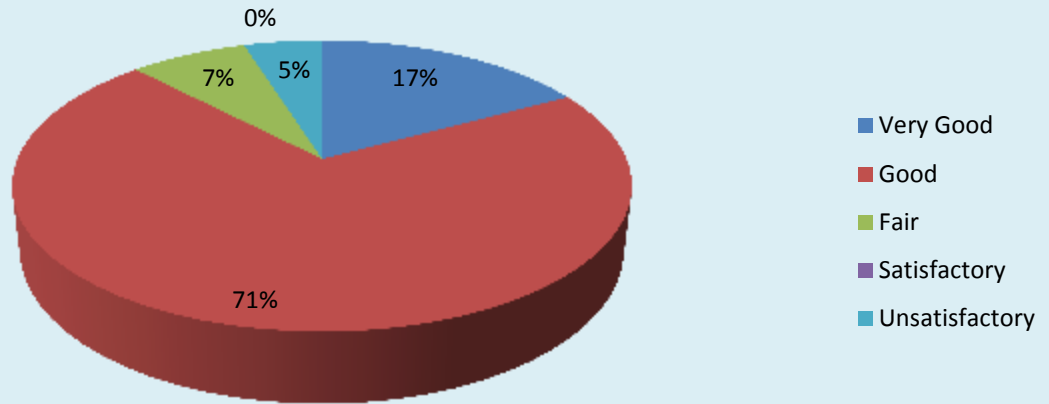

Canteen Facilities