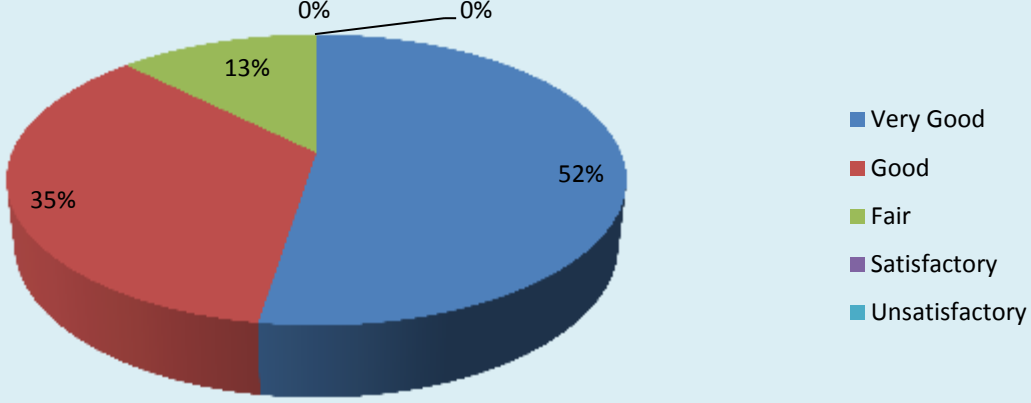

FEEDBACK COLLECTED FROM THE ALUMNI

Prepared By

The Internal Quality Assurance Cell (IQAC), Seva Bharati Mahavidyalaya

SESSION: 2019-20

FEEDBACK FORM FOR ALUMNI

Parameter	Very Good	Good	Fair	Satisfactory	Unsatisfactory	Total
Environment	25	14	2	0	0	41
Feedback frequency in Percentage	61	34	5	0	0	100

Parameter	Very Good	Good	Fair	Satisfactory	Unsatisfactory	Total
Admission Procedure	21	14	5	0	0	41
Feedback frequency in Percentage	52	35	13	0	0	100

Admission Procedure

Parameter	Very Good	Good	Fair	Satisfactory	Unsatisfactory	Total
Fee Structure	189	18	2	3	0	41
Feedback frequency in Percentage	89	9	1	1	0	100