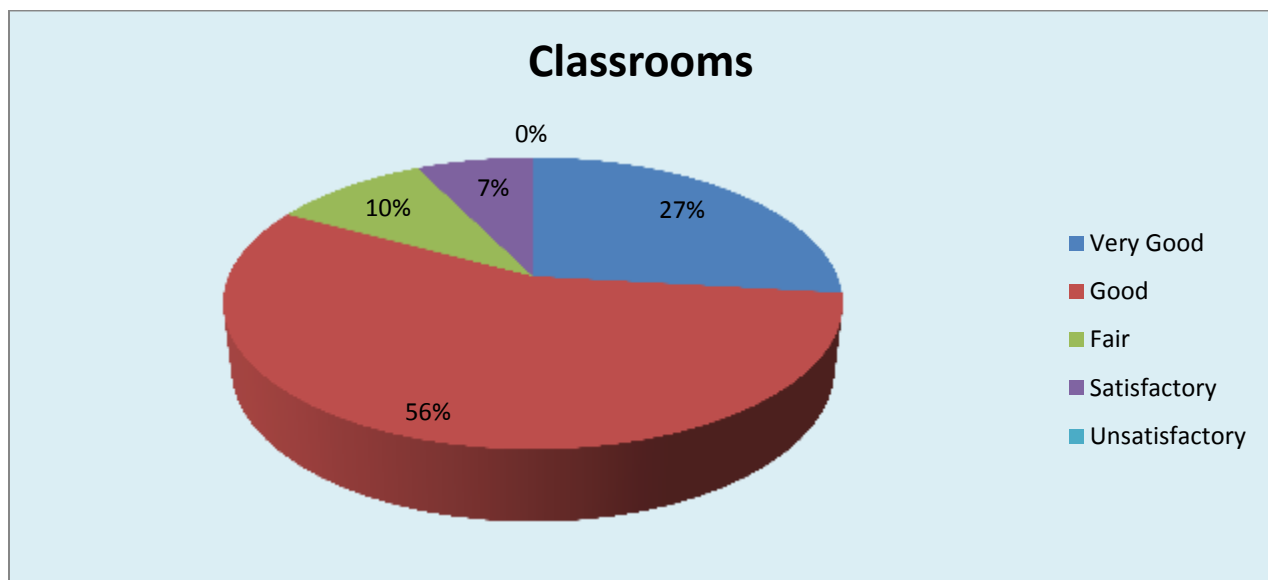

Parameter	Very Good	Good	Fair	Satisfactory	Unsatisfactory	Total
Admission Procedure	21	14	5	0	0	41
Feedback frequency in Percentage	52	35	13	0	0	100

Admission Procedure

Parameter	Very Good	Good	Fair	Satisfactory	Unsatisfactory	Total
Fee Structure	189	18	2	3	0	41
Feedback frequency in Percentage	89	9	1	1	0	100

Fee Structure

Parameter	Very Good	Good	Fair	Satisfactory	Unsatisfactory	Total
Classrooms	11	23	4	3	0	41
Feedback frequency in Percentage	27	56	10	7	0	100

Parameter	Very Good	Good	Fair	Satisfactory	Unsatisfactory	Total
Infrastructure and Lab Facilities	6	27	3	2	3	41
Feedback frequency in Percentage	15	66	7	5	7	100